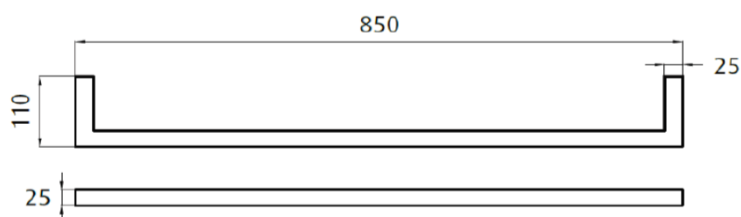

Heated Single Towel Rail 850mm SQUARE Black Satin - Powder Coated

Product Code: HLF8511S-BL

Dimensions: 850(w) x 25(h) x 110(d) mm

Features:

- Easy To Install
- Available in other finishes
- 304 Grade Powder Coated Stainless Steel
- Low Voltage power design allows for installation almost anywhere in your bathroom.

Note: Manufacturing tolerances could cause variances of ± 5 mm.

Additional Information:

- 12 Volt Electricity, 50Hz, 14 Watts
 - Available in 850mm wide
 - Right Hand Hard Wire Only
- Heated Single Rails Sold Individually
- Spacing Between Rails are 75mm or 150mm
- Minimum 2 – Maximum 4 Rails Per In Wall Fixing Kit.
- In Wall Fixing Kit MUST Be Purchased Separately (Code: H-FB)
- This rail should be installed in a landscape direction one on top of the other